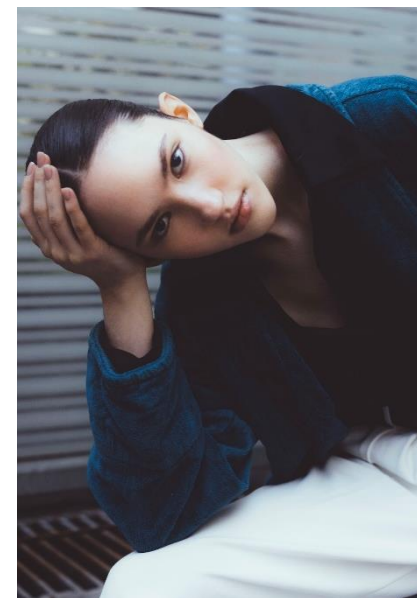

AL MODELS

애 나 K
ANNA K
Russia | 1/7-4/4

Height 175.5
Size 30-24-35
Shoes 255

Earring L:1 R:1
Tattoo X
Underwear/Swimwear O / O

Eyes Brown
Hair Brown