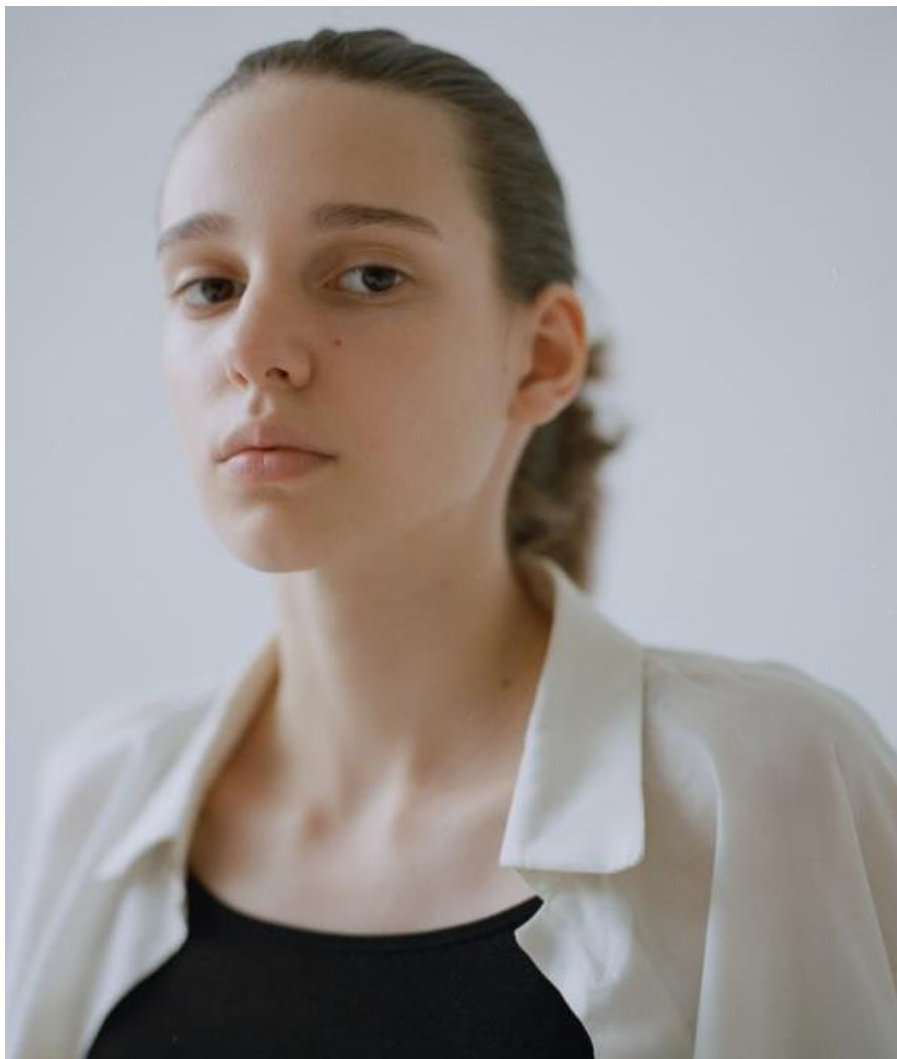

AL MODELS

바야
VARYA
Russia | 1/11-4/8

Height 176.5
Size 31-24-35
Shoes 250-255

Earring X
Tattoo O
Underwear/Swimwear O / O

Eyes Brown
Hair Dark Brown