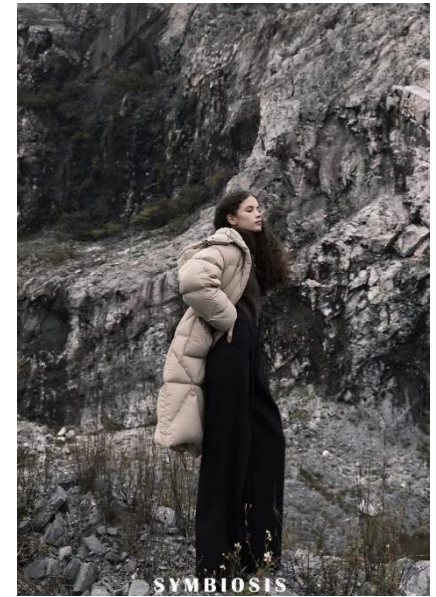

AL MODELS

로진
ROSINE
Brazil | 1/22-4/18

Height 167
Size 32-24-34
Shoes 250-255

Earring L:1 R:1
Tattoo X
Underwear/Swimwear O / O

Eyes Green
Hair Dark Brown