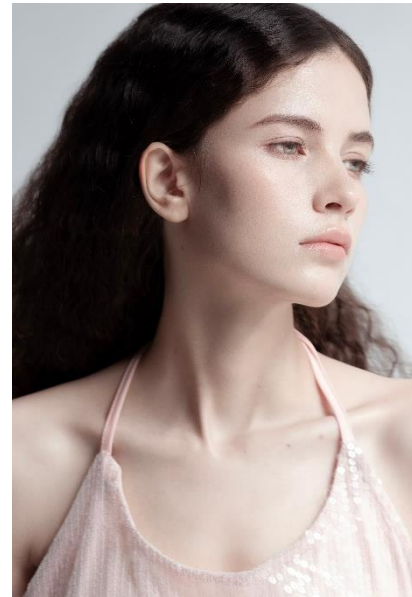

AL MODELS

로진
ROSINE
Brazil | 1/22-4/18

Height 167
Size 32-24-34
Shoes 250-255

Earring L:1 R:1
Tattoo X
Underwear/Swimwear O / O

Eyes Green
Hair Dark Brown