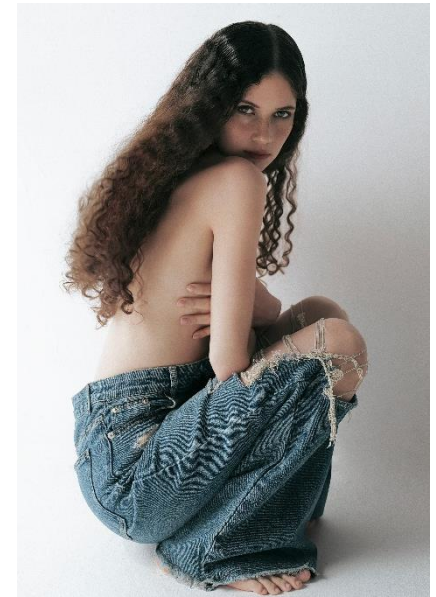

AL MODELS

로진
ROSINE
Brazil | 1/22-4/18

Height 167
Size 32-24-34
Shoes 250-255

Earring L:1 R:1
Tattoo X
Underwear/Swimwear O / O

Eyes Green
Hair Dark Brown