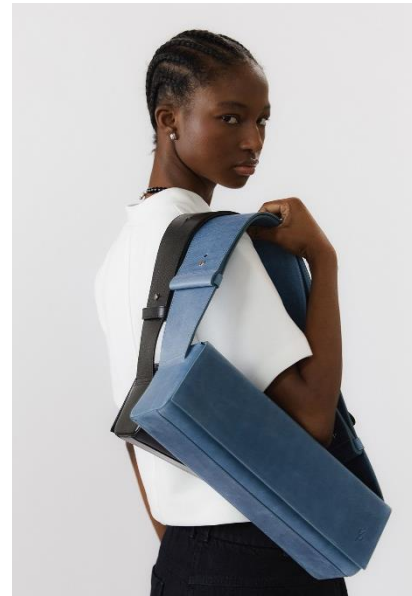

AL MODELS

프랑키
FUNKE
Nigeria | 1/9-4/5

Height 174
Size 27-21-32
Shoes 235-240

Earring L:1 R:1
Tattoo X
Underwear/Swimwear O / O

Eyes Brown
Hair Black