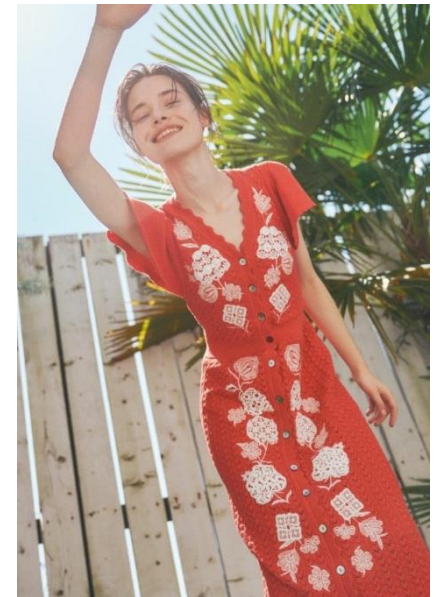

# AL MODELS

옥사나  
**OKSANA**  
Russia | 12/12-2/4

**Height** 172  
**Size** 30-24-34  
**Shoes** 245-250

**Earring** L:1 R:3  
**Tattoo** O  
**Underwear/Swimwear** X / X

**Eyes** Blue Green  
**Hair** Black