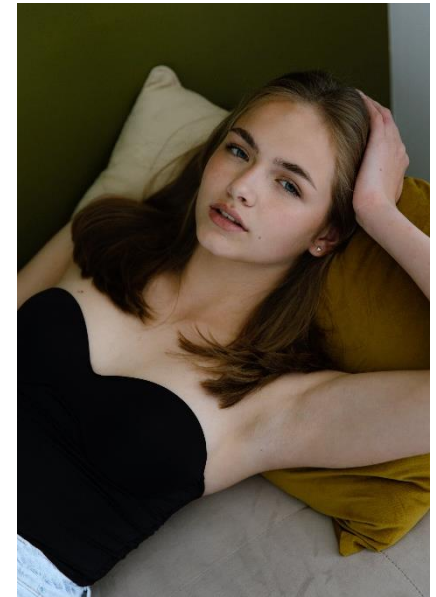

AL MODELS

아네시
ANNECY
Russia | 12/9-3/6

Height 176

Size 31-24-36

Shoes 255

Earring L:1 R:1

Tattoo X

Underwear/Swimwear X / X

Eyes Blue Gray

Hair Dark Blond