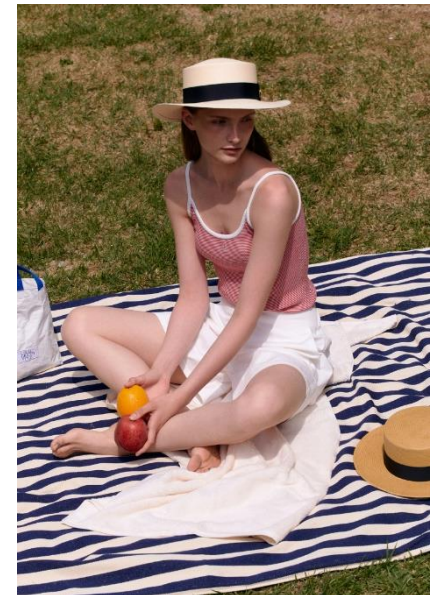

AL MODELS

소피나
SOFINA
Russia | 12/4-2/1

Height 172
Size 30-23-34
Shoes 245

Earring L:1 R:3
Tattoo X
Underwear/Swimwear X / O

Eyes Green gray
Hair Light brown