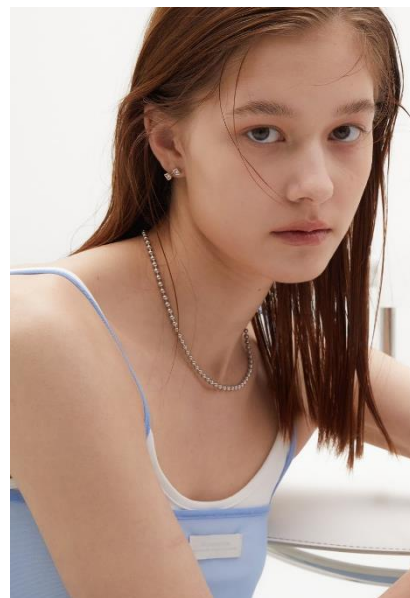

# AL MODELS

줄스  
**JULS**

Russia | 11/20-2/16

**Height** 174

**Size** 31-24-33.5

**Shoes** 250-255

**Earring** L:2 R:2

**Tattoo** X

**Underwear/Swimwear** O / O

**Eyes** Brown

**Hair** Brown