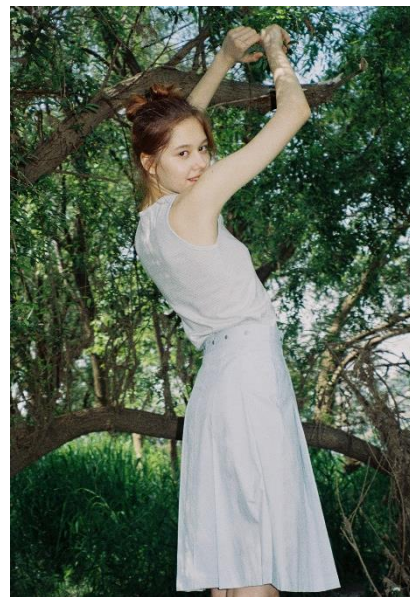

# AL MODELS

줄스  
**JULS**

Russia | 11/20-2/16

**Height** 174

**Size** 31-24-33.5

**Shoes** 250-255

**Earring** L:2 R:2

**Tattoo** X

**Underwear/Swimwear** O / O

**Eyes** Brown

**Hair** Brown