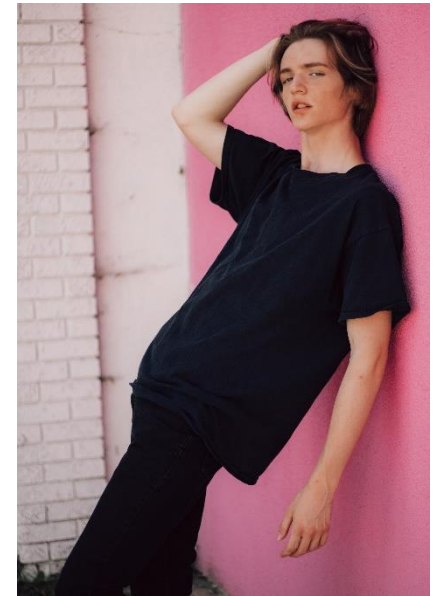

## ALLAN

Canada | 12/8-3/3

**Height** 181

**Size** 34-28-34

**Shoes** 260

**Earring** X

**Tattoo** X

**Underwear/Swimwear** O / O

**Eyes** Blue

**Hair** Blond