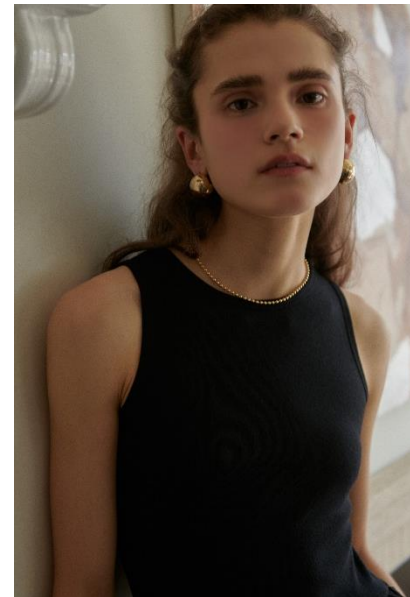

AL MODELS

지나
GEENA
Germany | 10/18-12/15

Height 170
Size 29-24-34
Shoes 250

Earring L:1 R:1
Tattoo X
Underwear/Swimwear O / O

Eyes Brown
Hair Brown