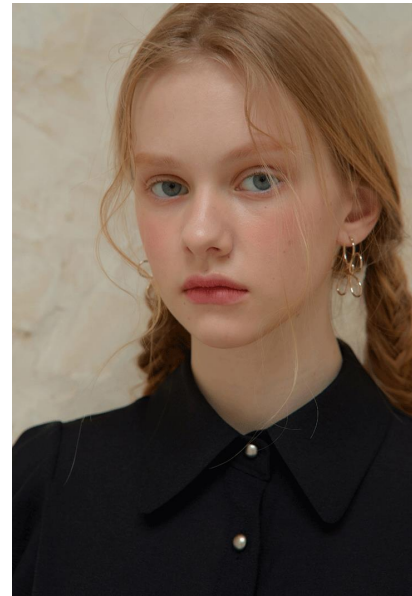

AL MODELS

마리아
MARIA
Russia | 7/27-10/22

Height 176
Size 31-25-35
Shoes 260-265

Earring L:1 R:2
Tattoo X
Underwear/Swimwear X / O

Eyes Blue
Hair Blond