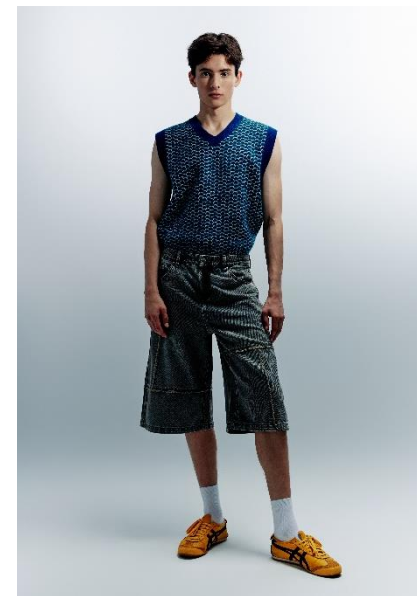

AL MODELS

니키타,
NIKITA L
Russia | 9/14-12/10

Height 186.5
Size 33-28-37
Shoes 270

Earring L:1 R:1
Tattoo O
Underwear/Swimwear O / O

Eyes Brown
Hair Brown