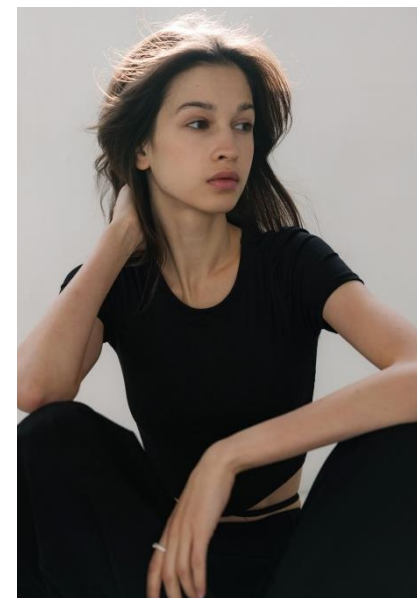

AL MODELS

필 라인
PAULINE
Russia | 8/8-10/4

Height 175
Size 28-20-31
Shoes 240

Earring L:1 R:1
Tattoo X
Underwear/Swimwear O / O

Eyes Brown
Hair Dark brown