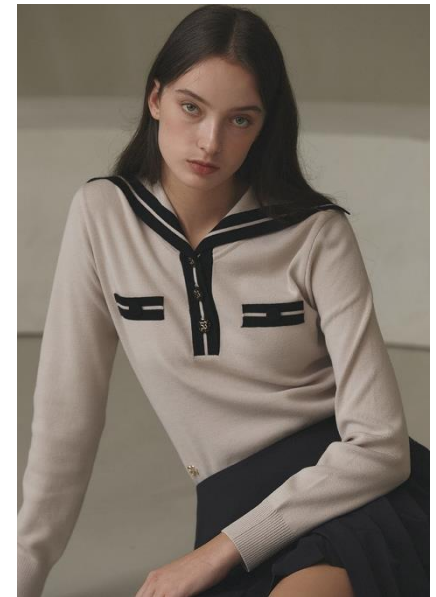

# AL MODELS

클라라 M  
**KLARA M**  
Czech | 8/2-9/27

**Height** 173  
**Size** 28-23-34  
**Shoes** 245-250

**Earring** L:2 R:1  
**Tattoo** X  
**Underwear/Swimwear** O / O

**Eyes** Green  
**Hair** Khaki brown