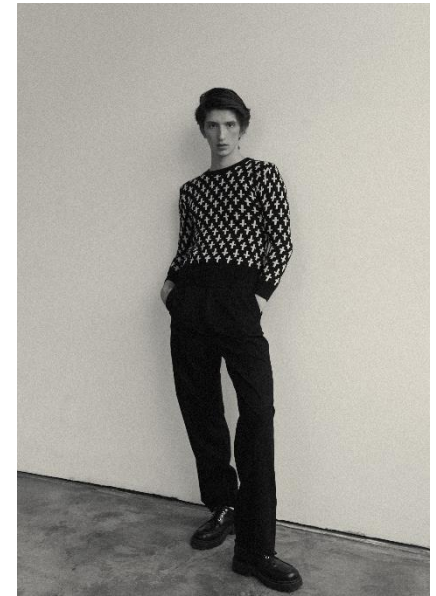

AL MODELS

요헤니
YAUHENI
Belarus | 5/31-8/27

Height 188

Size 38-29-37

Shoes 285

Earring X

Tattoo X

Underwear/Swimwear O / O