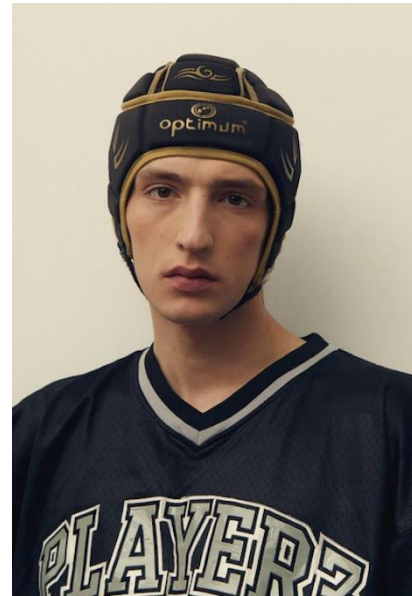

AL MODELS

요헤니
YAUHENI
Belarus | 5/31-8/27

Height 188

Size 38-29-37

Shoes 285

Earring X

Tattoo X

Underwear/Swimwear O / O

Eyes Hazel

Hair Brown