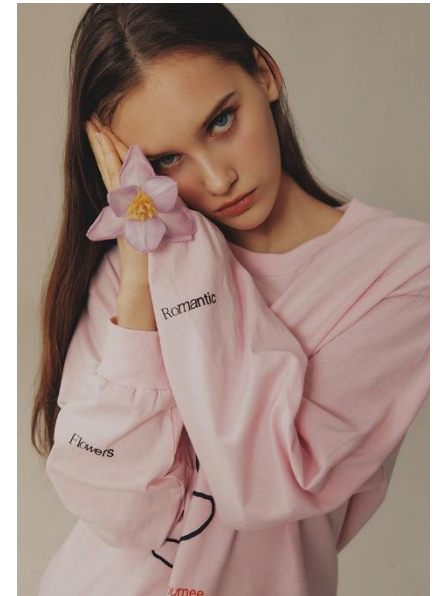

AL MODELS

비아트리스
BEATRICE
Latvia | 7/5-9/2

Height 171
Size 30-22-34
Shoes 245

Earring L:1 R:1
Tattoo X
Underwear/Swimwear O / O

Eyes Gray
Hair Light Brown