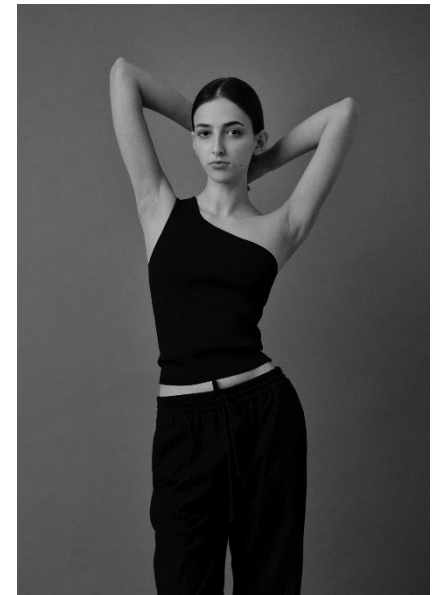

AL MODELS

니아
NIA

Georgia | 7/26-9/28

Height 169

Size 31-22-35

Shoes 240

Earring L:2 R:4

Tattoo X

Underwear/Swimwear O / O

Eyes Black

Hair Dark Brown