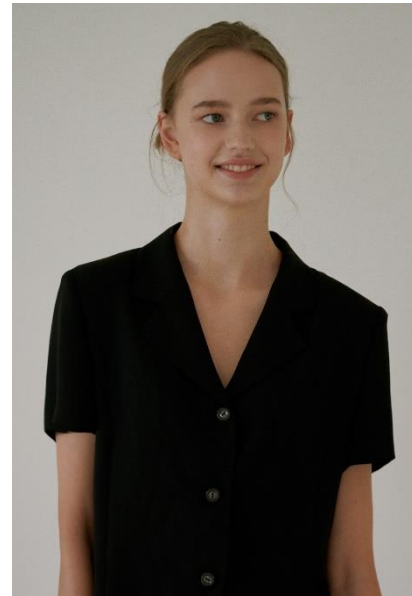

# AL MODELS

울라

## ULA

Lithuania | 5/28-7/25

**Height** 174

**Size** 31-23-35

**Shoes** 255-260

**Earring** L:4 R:1

**Tattoo** X

**Underwear/Swimwear** X / X

**Eyes** Blue

**Hair** Light Brown