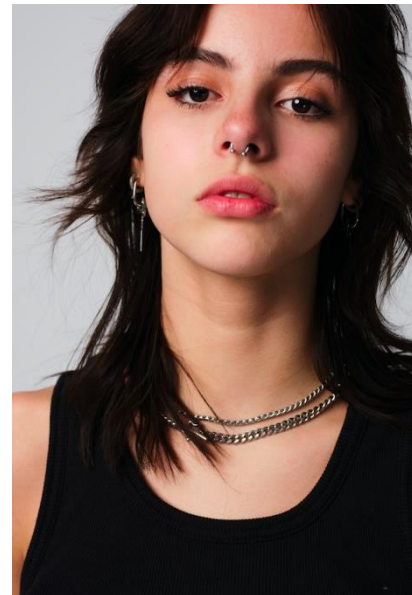

AL MODELS

바벳

BABETTE

Netherlands | 6/24-8/28

Height 171

Size 30.5-24-35.5

Shoes 260-265

Earring L:7 R:8

Tattoo O

Underwear/Swimwear O / O

Eyes Brown

Hair Dark Brown