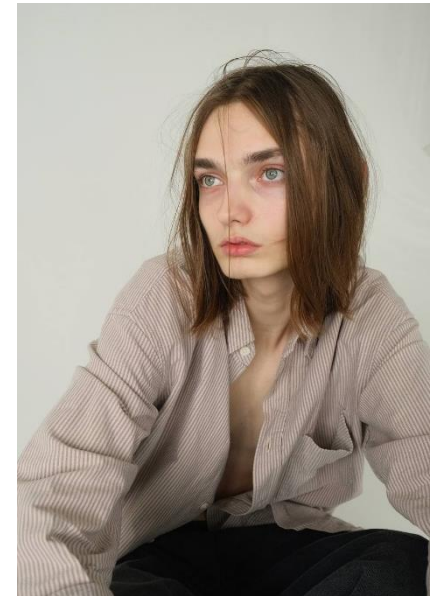

AL MODELS

세블리
SAVELII
Russia | 3/3-5/30

Height 188
Size 31-27-35
Shoes 285-290

Earring X
Tattoo X
Underwear/Swimwear O / O

Eyes Grey Green
Hair Brown