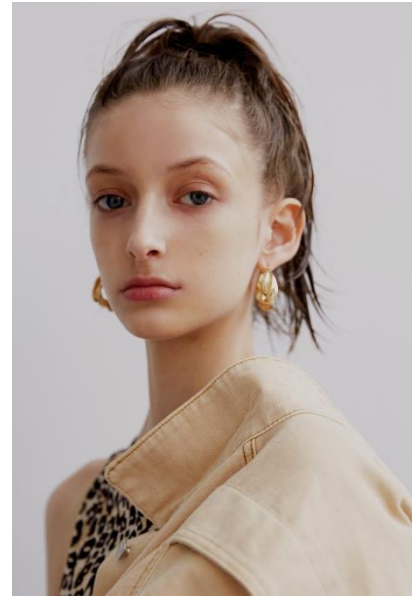

# AL MODELS

아닐라R  
**ANIELA R**  
Poland | 3/6-6/2

**Height** 179  
**Size** 30-25-35  
**Shoes** 260-265

**Earring** L:1 R:1  
**Tattoo** X  
**Underwear/Swimwear** X / X

**Eyes** Blue  
**Hair** Brown