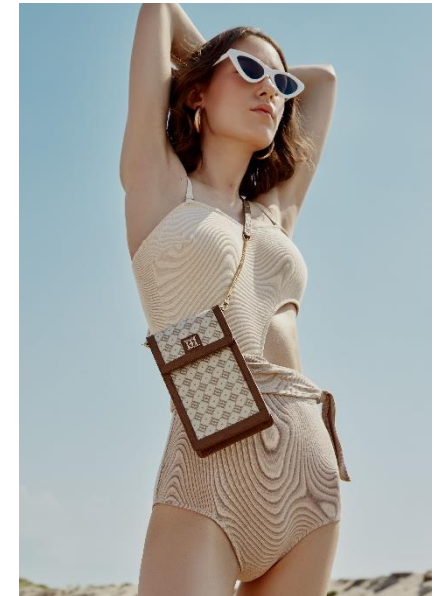

AL MODELS

리야
LIYA

Russia | 2/9-4/9

Height 177

Size 29.5-23-34

Shoes 240

Earring L:2 R:2

Tattoo O

Underwear/Swimwear O / O

Eyes Brown

Hair Brown