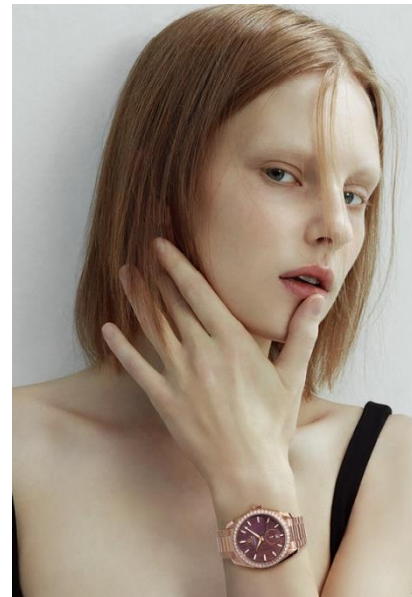

AL MODELS

엘리즈
ELIZ

Russia | 11/17-2/12

Height 169

Size 31.5-24.5-35

Shoes 250

Earring L:1 R:1

Tattoo O

Underwear/Swimwear O / O

Eyes Green

Hair Dark Blonde