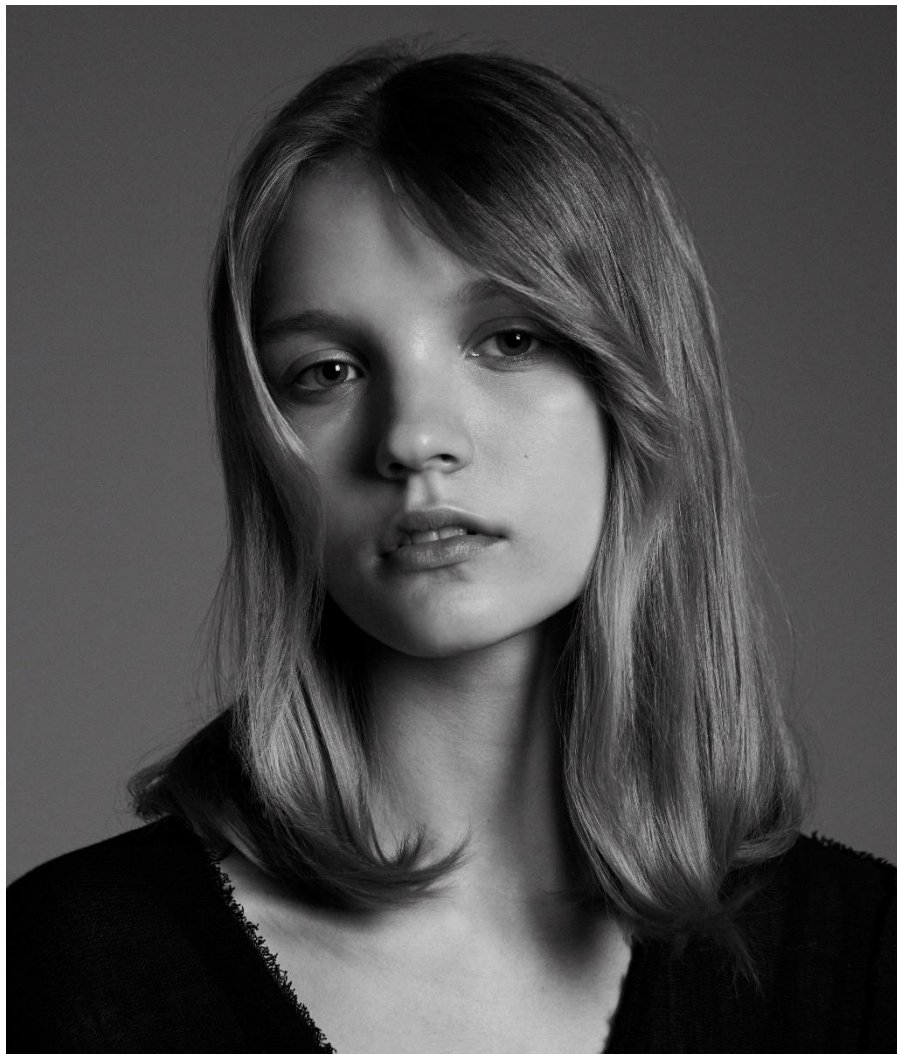

AL MODELS

엘라

ELLA

Belarus | 12/2-2/28

Height 177

Size 30-22-34

Shoes 255-260

Earring L:1 R:1

Tattoo X

Underwear/Swimwear X / X

Eyes Green

Hair Dark Blonde